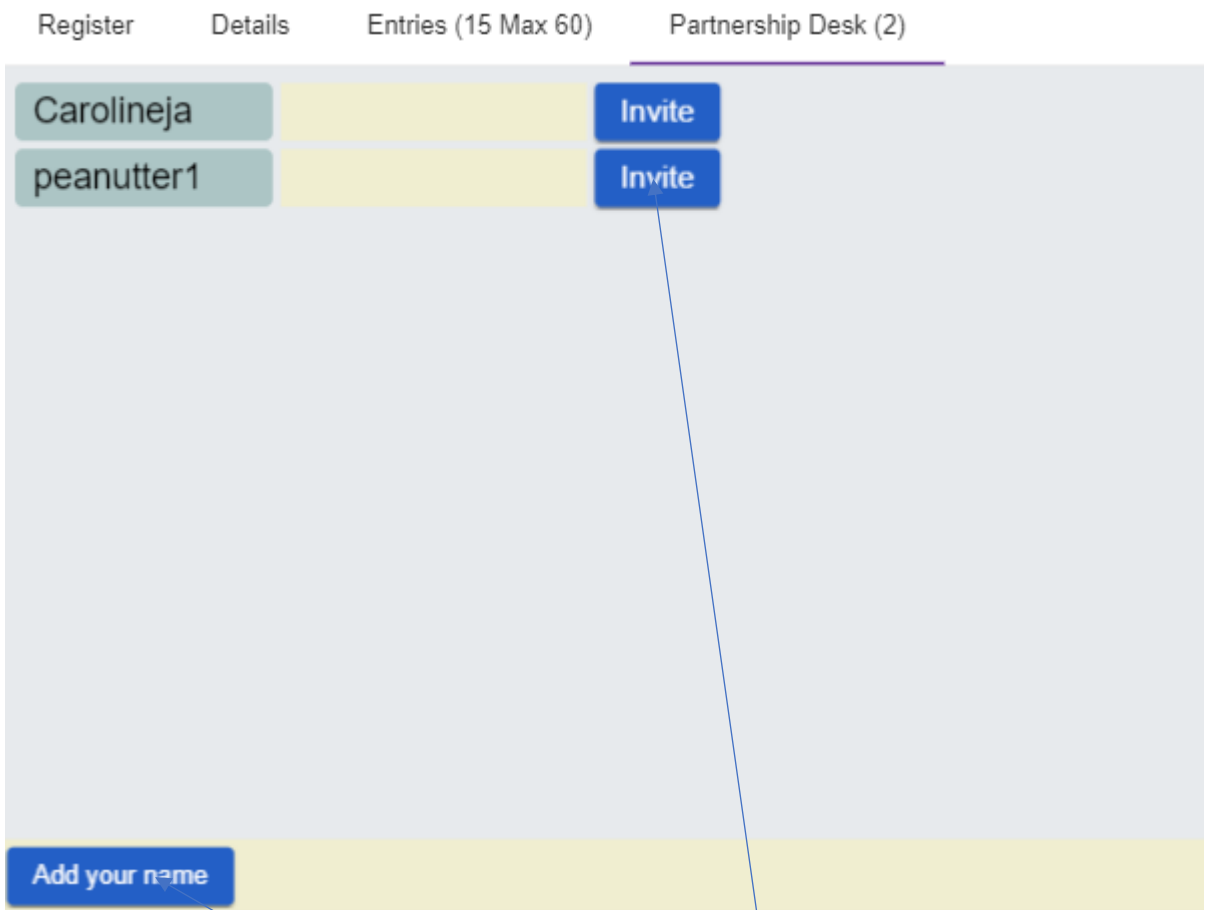

If you are registering then

- 1-Ensure your partner has logged in to BBO or this wont work
- 2-Type your partner's BBO name in the Partner space and click invite.

If you don't have a partner then click on Partnership Desk