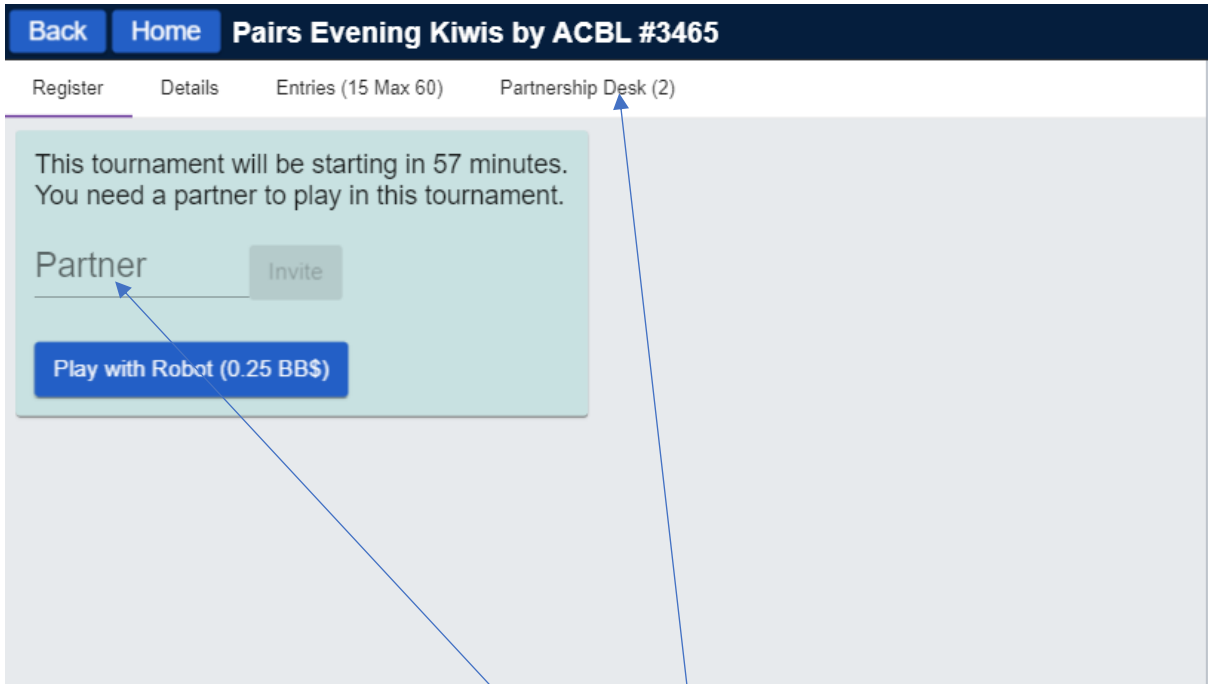

If you are registering then

- 1-Ensure your partner has logged in to BBO or this wont work
- 2-Type your partner's BBO name in the Partner space and click invite.

If you don't have a partner then click on Partnership Desk